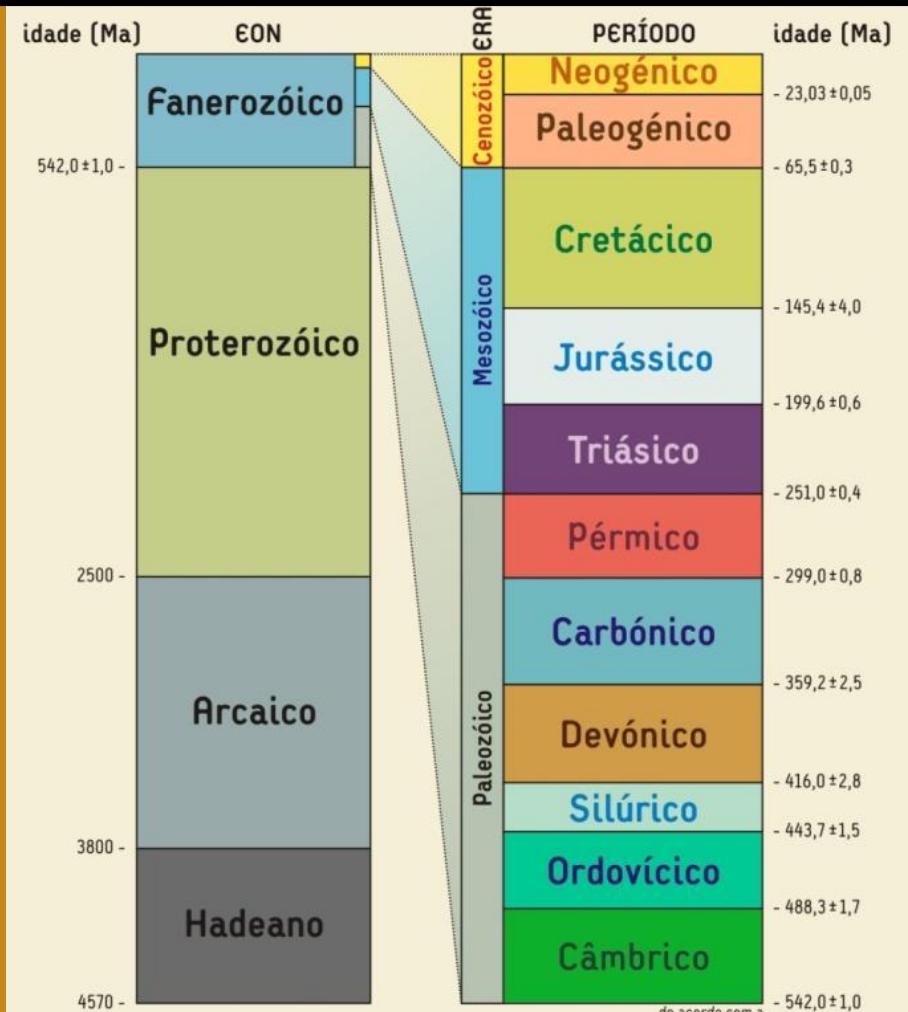

another problem of millions...

how to represent 4 570 million years ???

geological timescale

the solution...

space in time...

45,7 km

1 km...

100 million years...