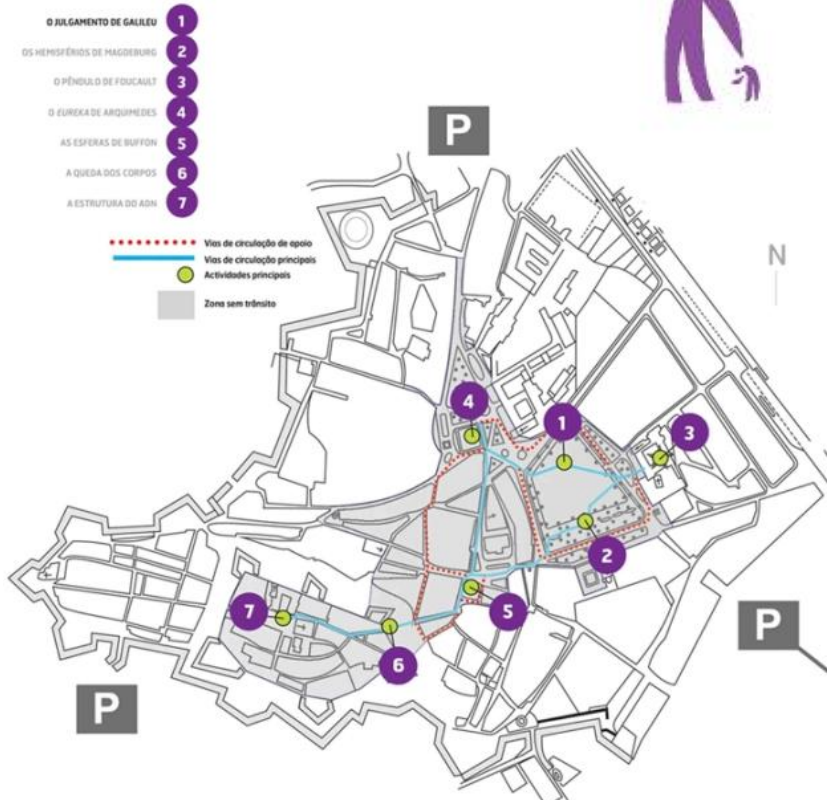

2nd

Ciência na Rua

1 week-end

the Science "invades"
the Estremoz streets